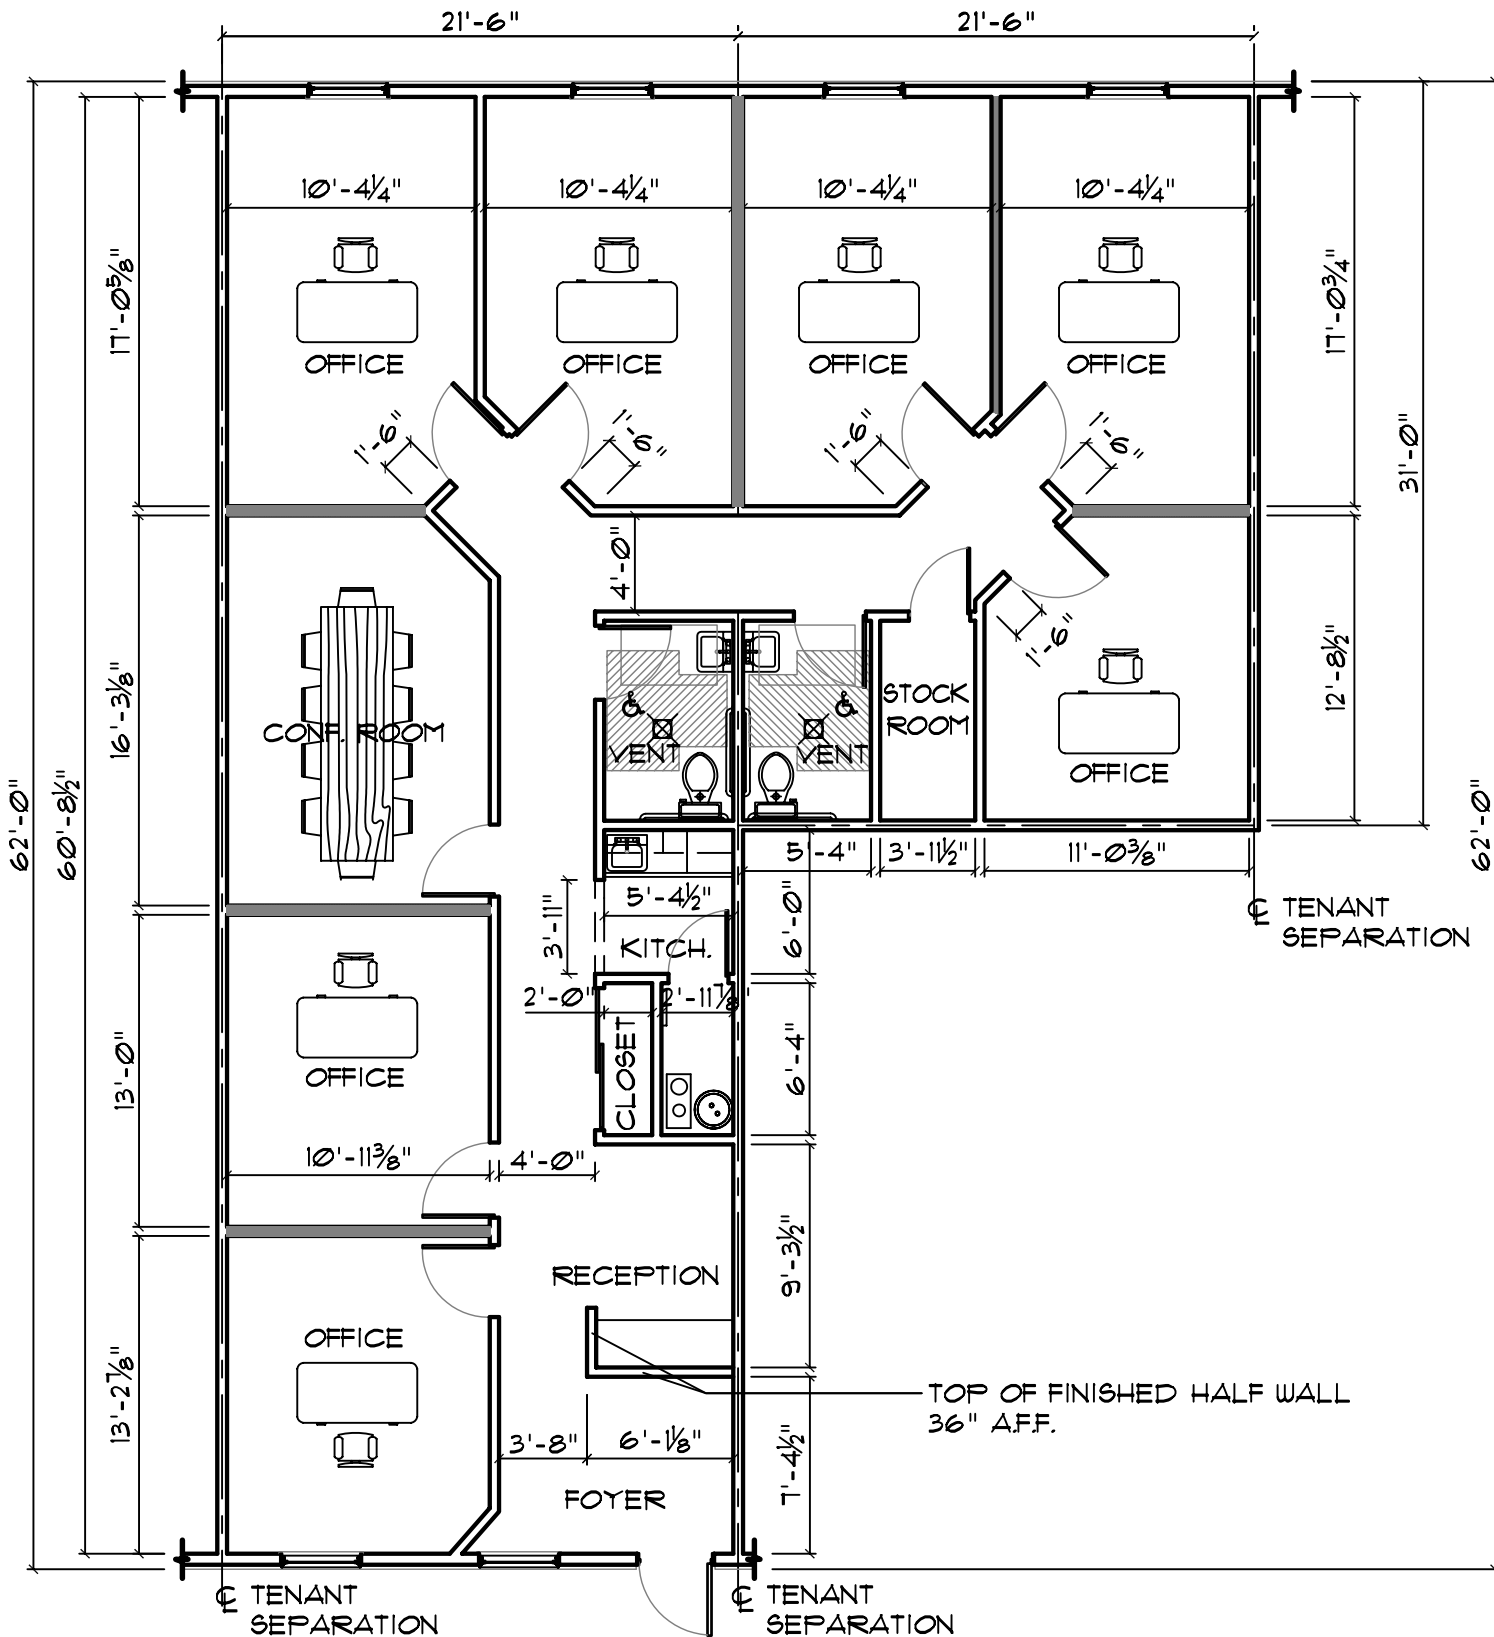

1 1/2 SUITE - 1.5 A L

SCALE 1/8" = 1'-0"

* DIMENSIONS SHOWN ARE APPROXIMATE FINISHED DIMENSIONS

Copyright © 2001 North Forest Development, LLC.

The United States Copyright Act Protects Architectural Drawings And Plans From Unauthorized Copying Or Use. These Plans Are The Exclusive Design Of North Forest Development, LLC. Any Use Or Reproduction Of These Plans Is Strictly Prohibited.

1 1/2 SUITE - 1.5 A R

SCALE 1/8" = 1'-0"

* DIMENSIONS SHOWN ARE APPROXIMATE FINISHED DIMENSIONS

Copyright © 2001 North Forest Development, LLC.

The United States Copyright Act Protects Architectural Drawings And Plans From Unauthorized Copying Or Use. These Plans Are The Exclusive Design Of North Forest Development, LLC. Any Use Or Reproduction Of These Plans Is Strictly Prohibited.