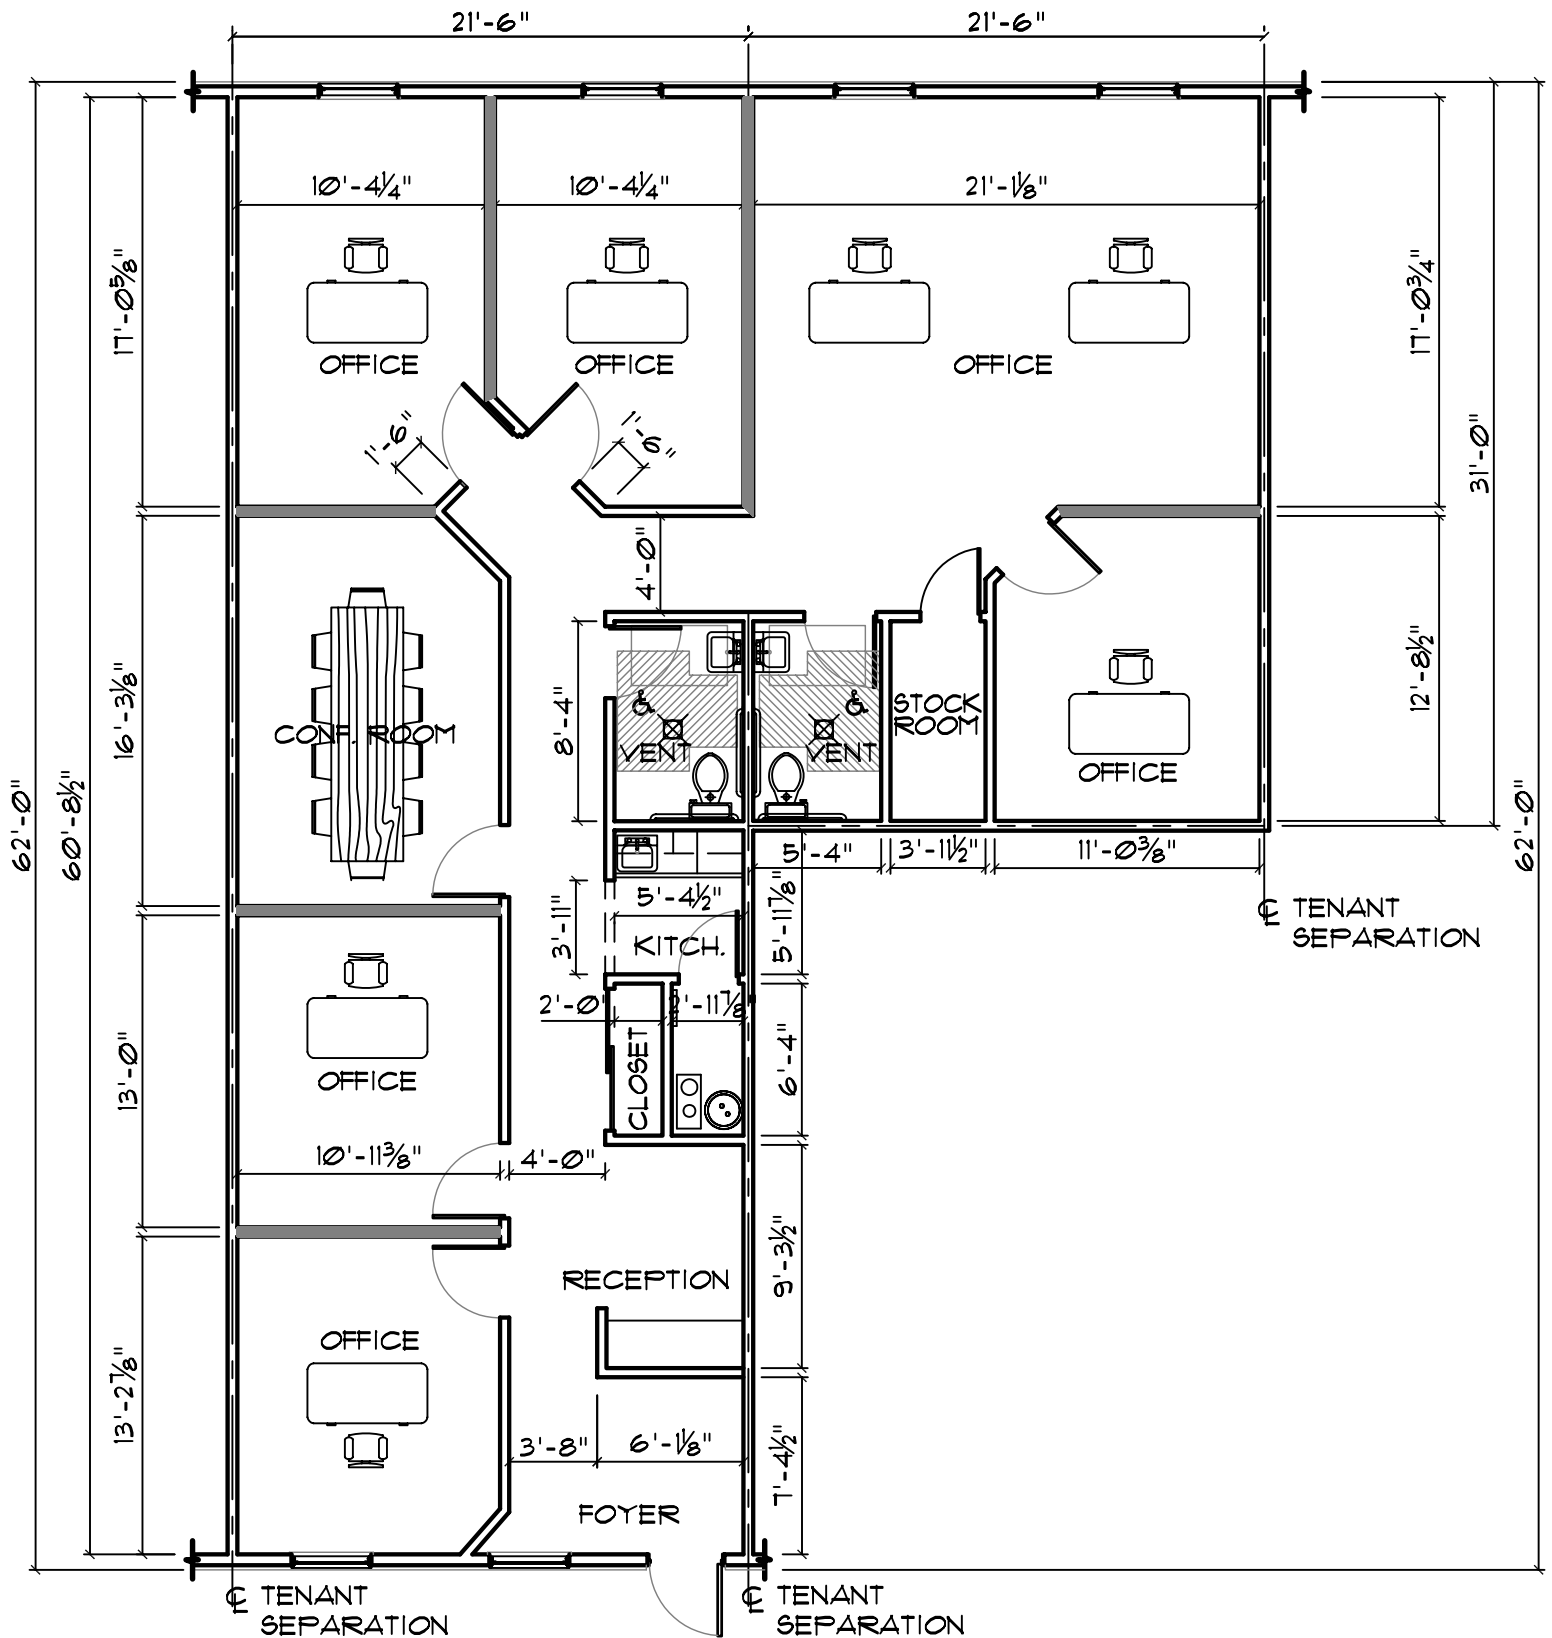

1 1/2 SUITE - 1.5 B L

SCALE 1/8" = 1'-0"

* DIMENSIONS SHOWN ARE APPROXIMATE FINISHED DIMENSIONS

Copyright © 2001 North Forest Development, LLC.

The United States Copyright Act Protects Architectural Drawings And Plans From Unauthorized Copying Or Use. These Plans Are The Exclusive Design Of North Forest Development, LLC. Any Use Or Reproduction Of These Plans Is Strictly Prohibited.

1 1/2 SUITE - 1.5 B R

SCALE 1/8" = 1'-0"

* DIMENSIONS SHOWN ARE APPROXIMATE FINISHED DIMENSIONS

Copyright © 2001 North Forest Development, LLC.

The United States Copyright Act Protects Architectural Drawings And Plans From Unauthorized Copying Or Use. These Plans Are The Exclusive Design Of North Forest Development, LLC. Any Use Or Reproduction Of These Plans Is Strictly Prohibited.