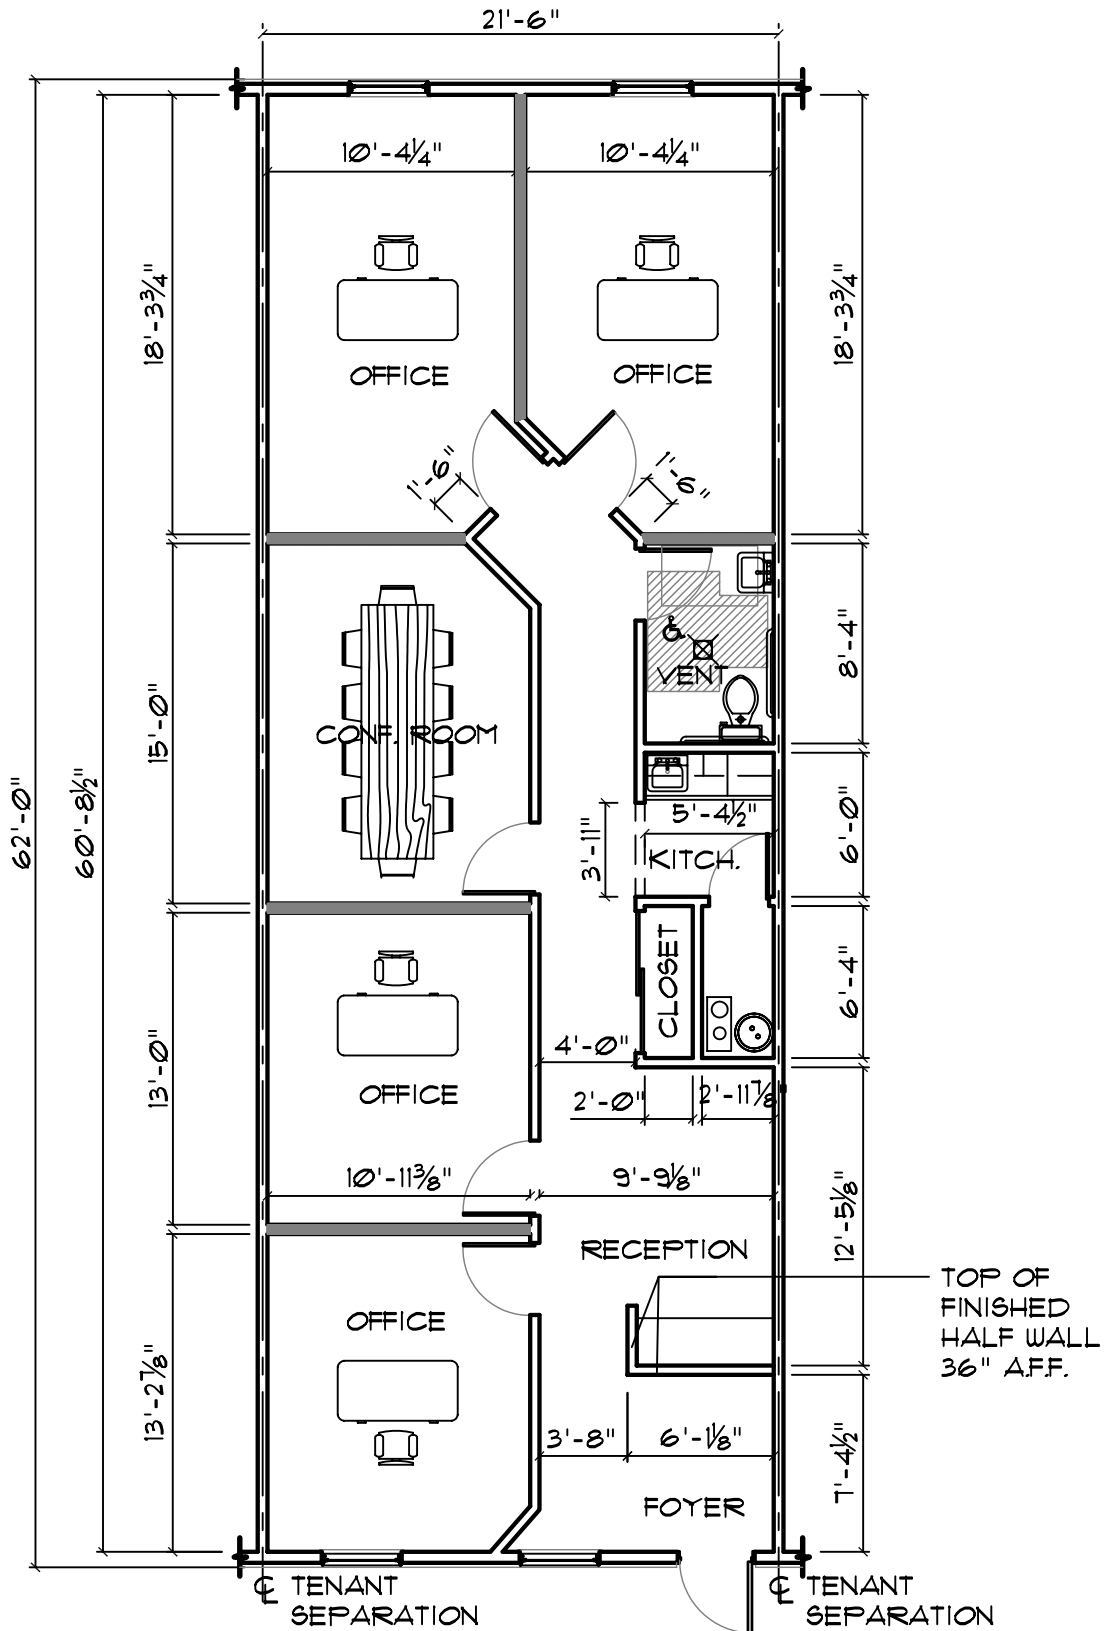

SINGLE SUITE - 1 A L

SCALE 1/8" = 1'-0"

* DIMENSIONS SHOWN ARE APPROXIMATE FINISHED DIMENSIONS

Copyright © 2001 North Forest Development, LLC.

The United States Copyright Act Protects Architectural Drawings And Plans From Unauthorized Copying Or Use. These Plans Are The Exclusive Design Of North Forest Development, LLC. Any Use Or Reproduction Of These Plans Is Strictly Prohibited.

SINGLE SUITE - 1 A R

SCALE 1/8" = 1'-0"

* DIMENSIONS SHOWN ARE APPROXIMATE FINISHED DIMENSIONS

Copyright © 2001 North Forest Development, LLC.

The United States Copyright Act Protects Architectural Drawings And Plans From Unauthorized Copying Or Use. These Plans Are The Exclusive Design Of North Forest Development, LLC. Any Use Or Reproduction Of These Plans Is Strictly Prohibited.