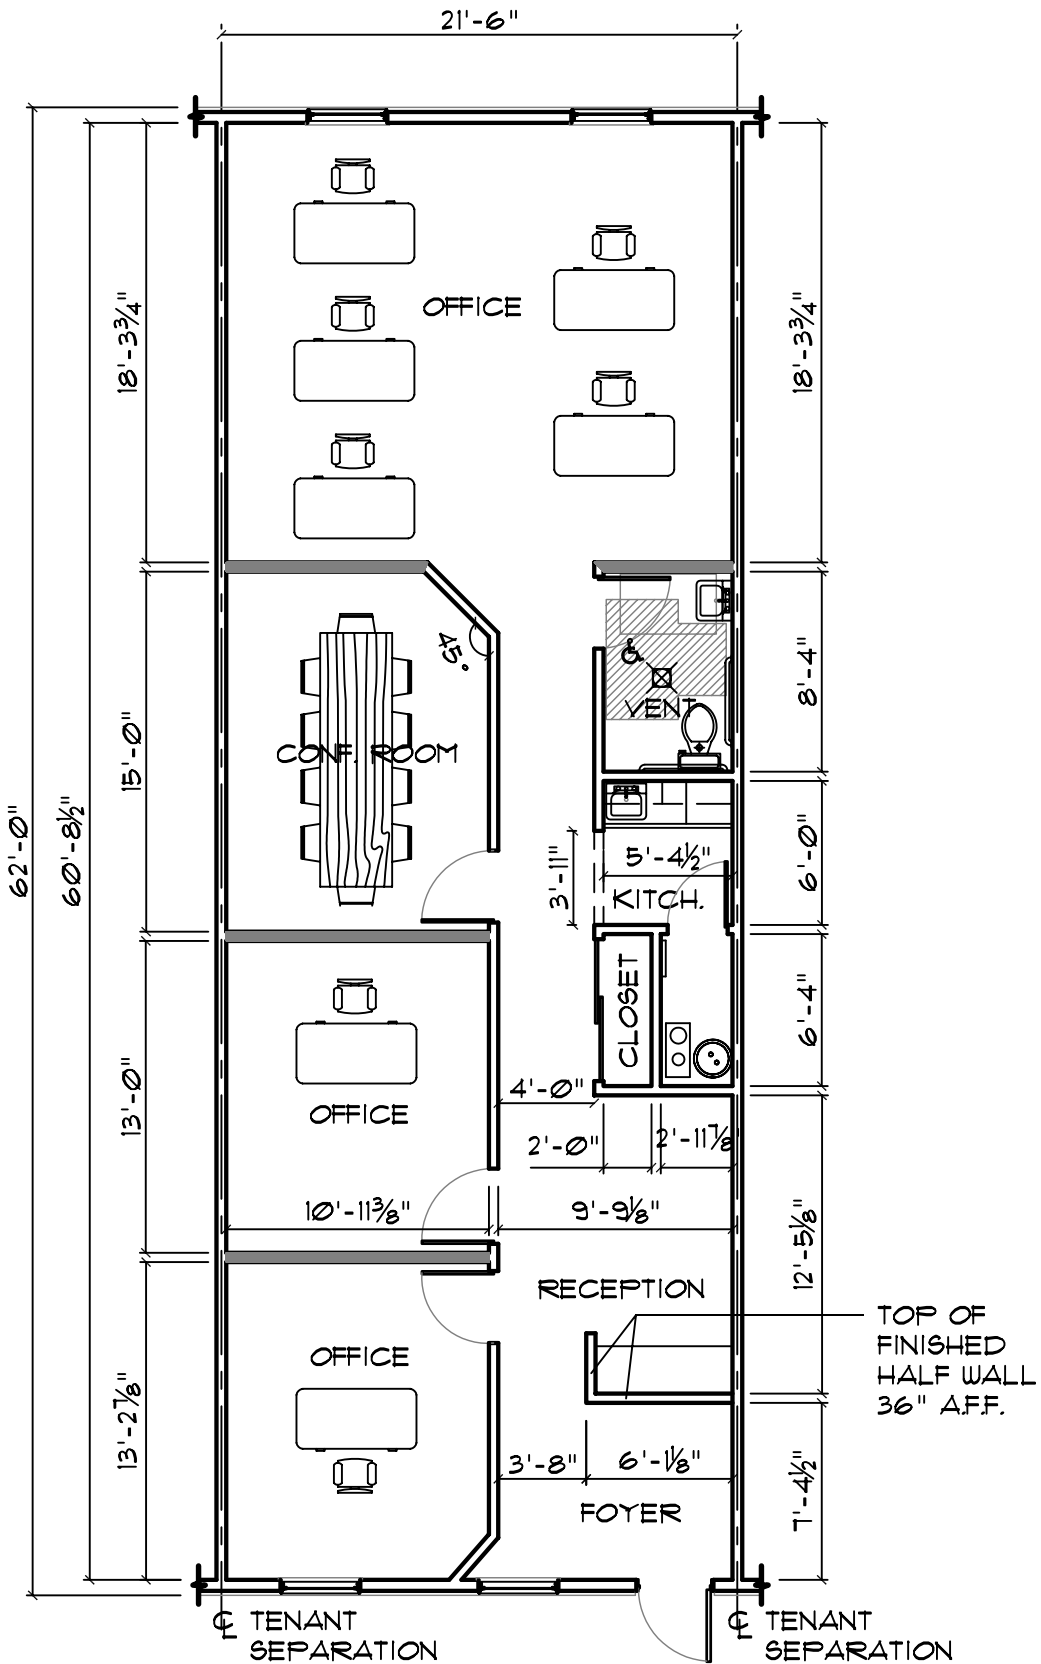

## SINGLE SUITE - 1 B L

SCALE 1/8" = 1'-0"

\* DIMENSIONS SHOWN ARE APPROXIMATE FINISHED DIMENSIONS

**Copyright © 2001 North Forest Development, LLC.**

The United States Copyright Act Protects Architectural Drawings And Plans From Unauthorized Copying Or Use. These Plans Are The Exclusive Design Of North Forest Development, LLC. Any Use Or Reproduction Of These Plans Is Strictly Prohibited.

## SINGLE SUITE - 1 B R

SCALE 1/8" = 1'-0"

\* DIMENSIONS SHOWN ARE APPROXIMATE FINISHED DIMENSIONS

Copyright © 2001 North Forest Development, LLC.

The United States Copyright Act Protects Architectural Drawings And Plans From Unauthorized Copying Or Use. These Plans Are The Exclusive Design Of North Forest Development, LLC. Any Use Or Reproduction Of These Plans Is Strictly Prohibited.