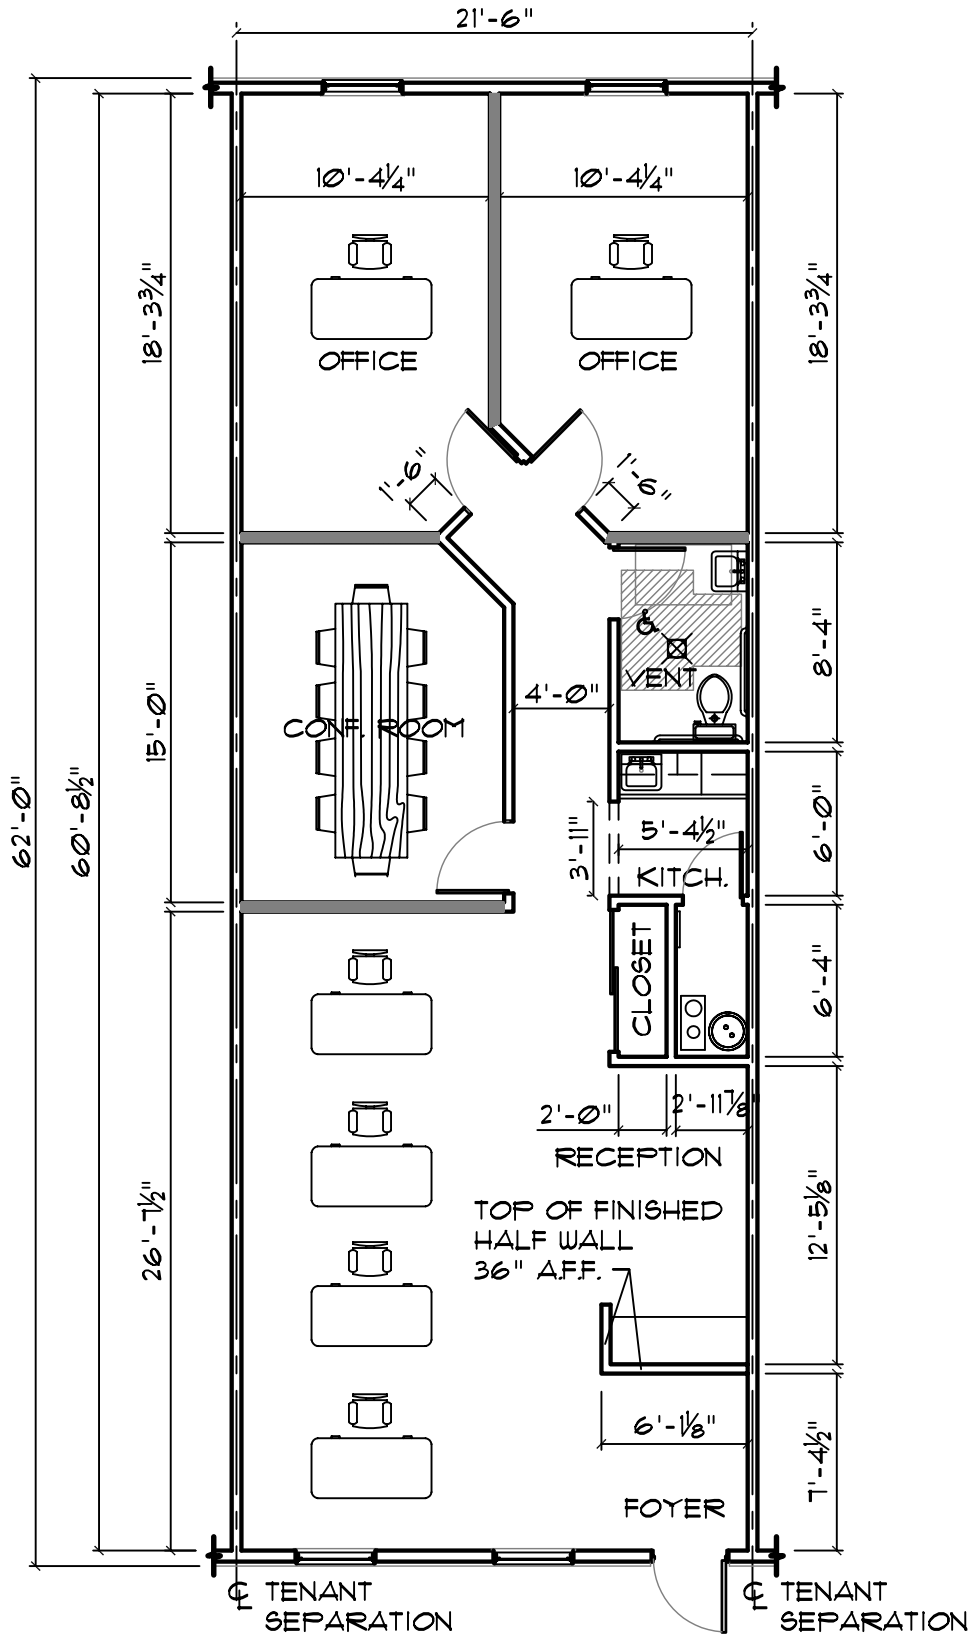

## SINGLE SUITE - 1 C L

SCALE 1/8" = 1'-0"

\* DIMENSIONS SHOWN ARE APPROXIMATE FINISHED DIMENSIONS

**Copyright © 2001 North Forest Development, LLC.**

The United States Copyright Act Protects Architectural Drawings And Plans From Unauthorized Copying Or Use. These Plans Are The Exclusive Design Of North Forest Development, LLC. Any Use Or Reproduction Of These Plans Is Strictly Prohibited.

## SINGLE SUITE - 1 C R

SCALE 1/8" = 1'-0"

\* DIMENSIONS SHOWN ARE APPROXIMATE FINISHED DIMENSIONS

**Copyright © 2001 North Forest Development, LLC.**

The United States Copyright Act Protects Architectural Drawings And Plans From Unauthorized Copying Or Use. These Plans Are The Exclusive Design Of North Forest Development, LLC. Any Use Or Reproduction Of These Plans Is Strictly Prohibited.