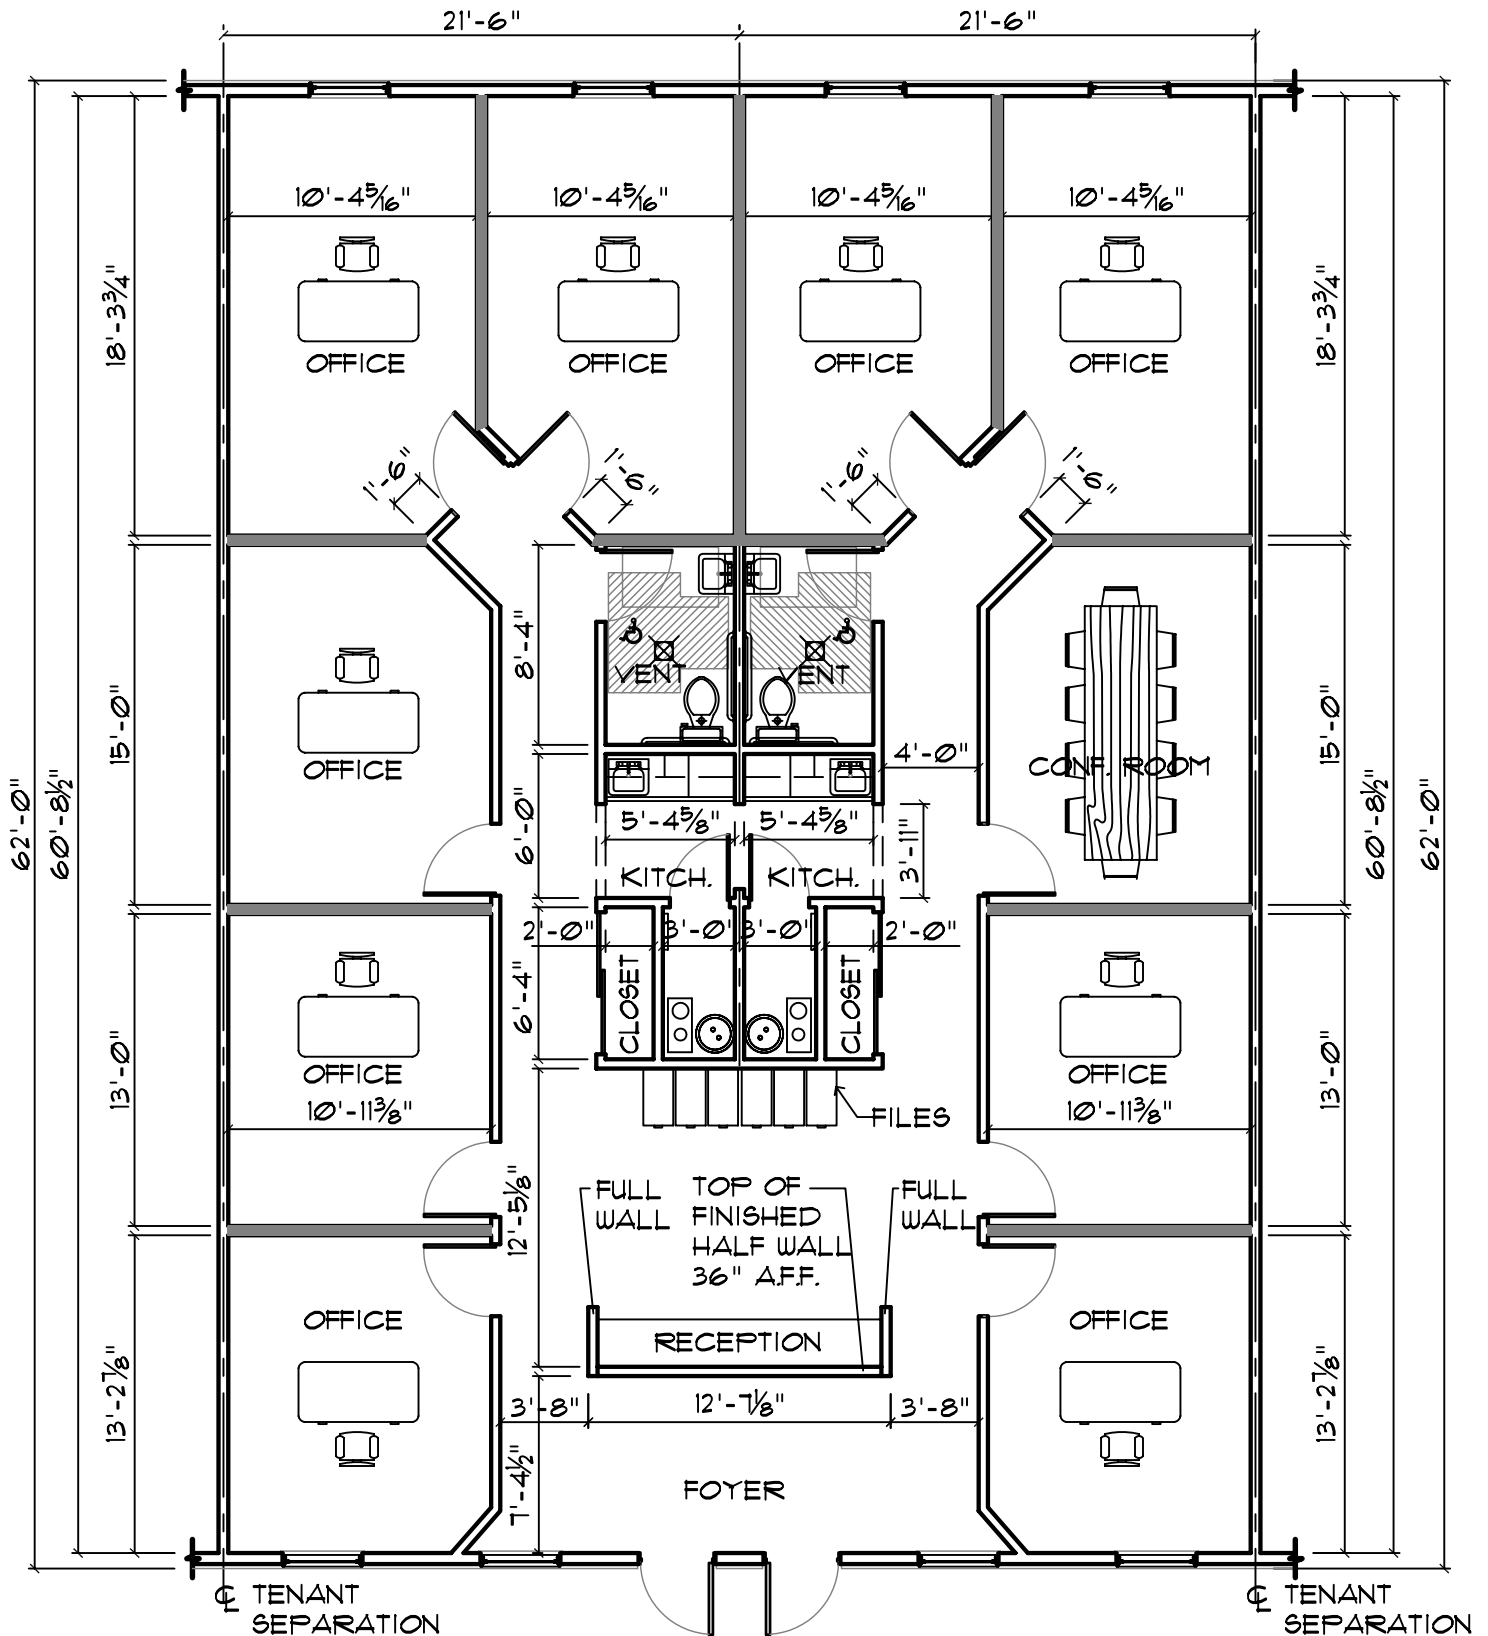

DOUBLE SUITE - 2 A L

SCALE 1/8" = 1'-0"

* DIMENSIONS SHOWN ARE APPROXIMATE FINISHED DIMENSIONS

Copyright © 2001 North Forest Development, LLC.

The United States Copyright Act Protects Architectural Drawings And Plans From Unauthorized Copying Or Use. These Plans Are The Exclusive Design Of North Forest Development, LLC. Any Use Or Reproduction Of These Plans Is Strictly Prohibited.

DOUBLE SUITE - 2 A R

SCALE 1/8" = 1'-0"

* DIMENSIONS SHOWN ARE APPROXIMATE FINISHED DIMENSIONS

Copyright © 2001 North Forest Development, LLC.
 The United States Copyright Act Protects Architectural Drawings And Plans From Unauthorized Copying Or Use. These Plans Are The Exclusive Design Of North Forest Development, LLC. Any Use Or Reproduction Of These Plans Is Strictly Prohibited.