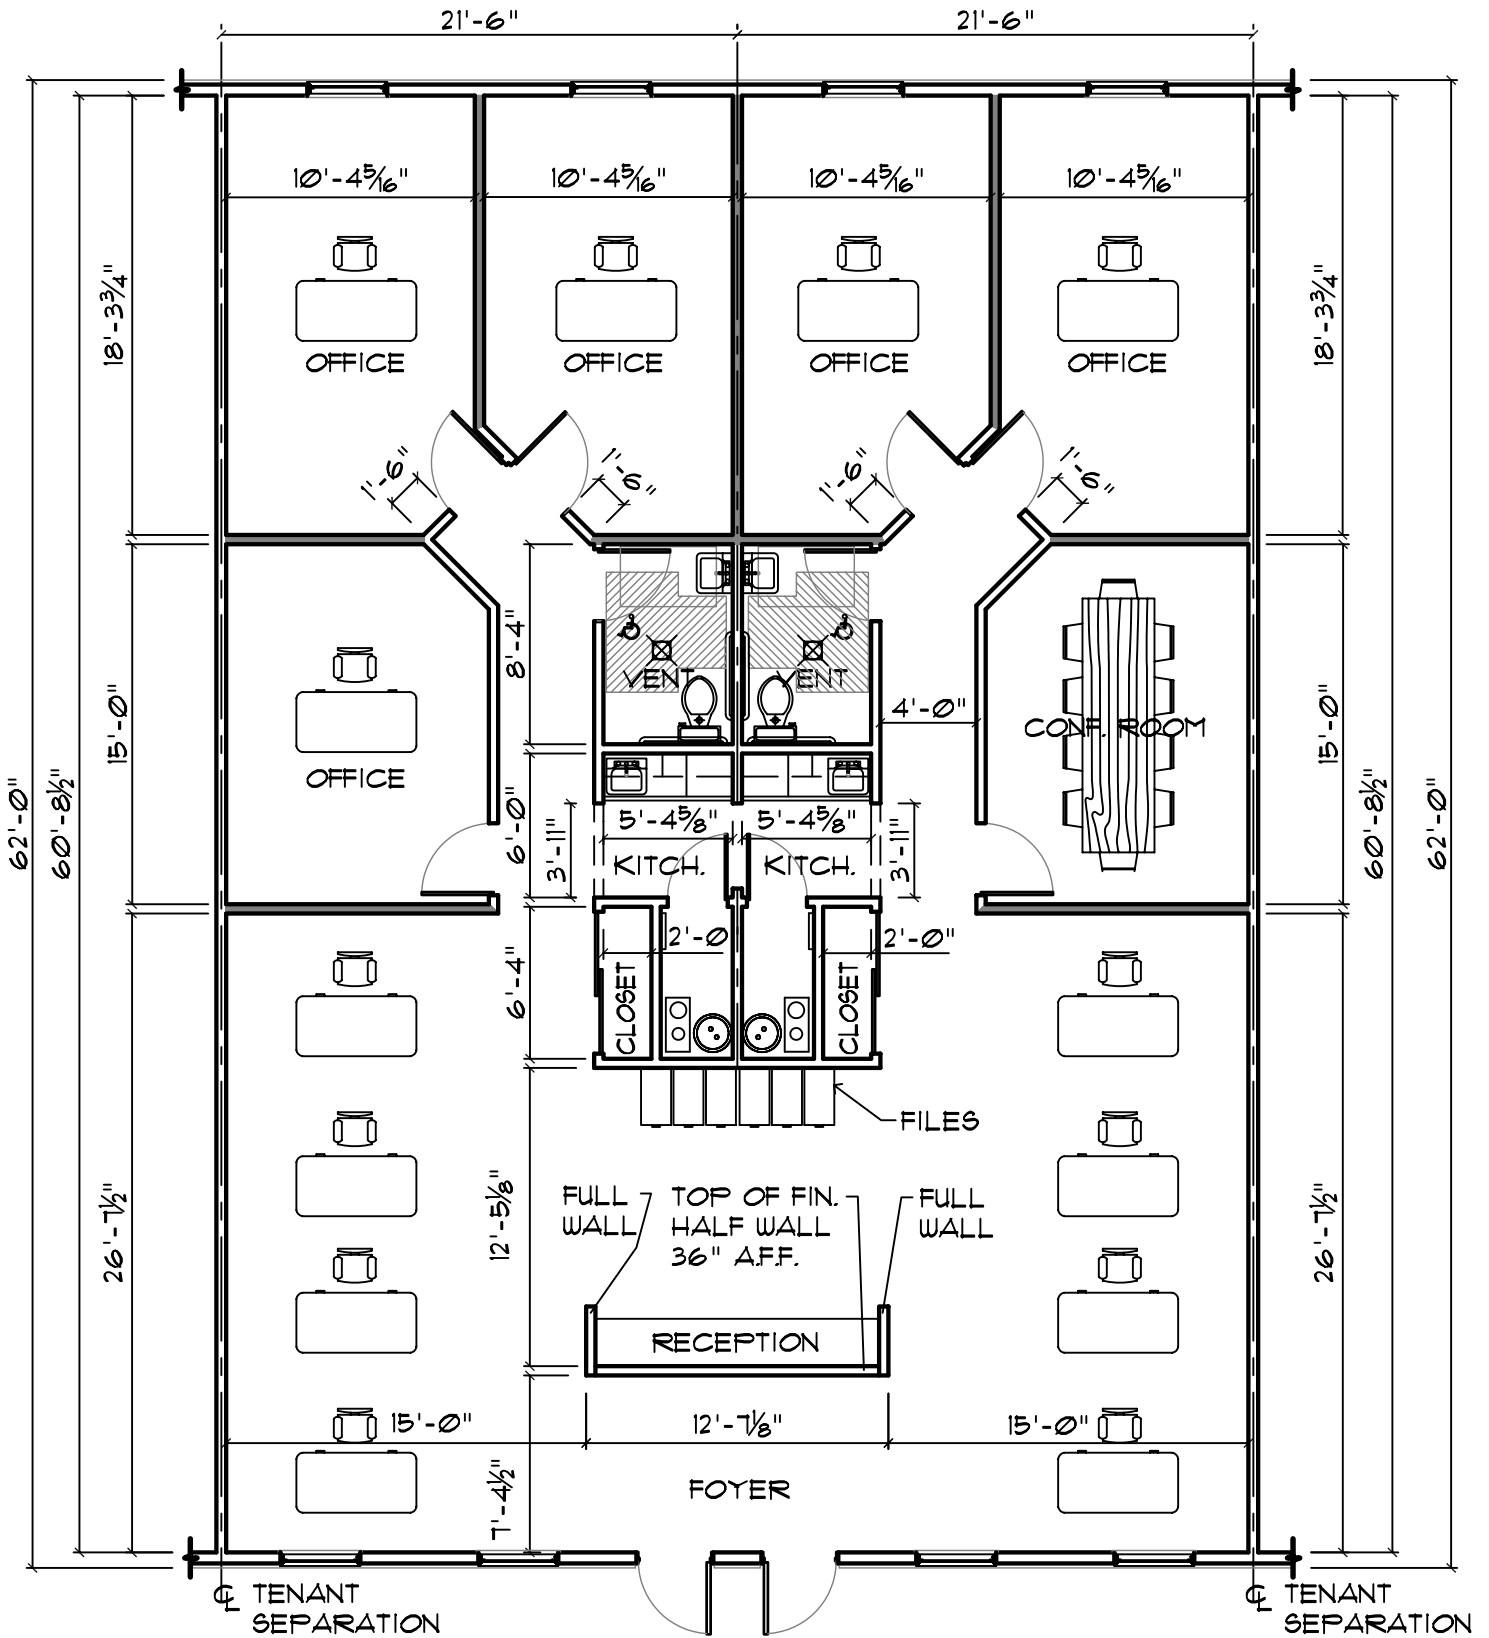

DOUBLE SUITE - 2 B L

SCALE 1/8" = 1'-0"

* DIMENSIONS SHOWN ARE APPROXIMATE FINISHED DIMENSIONS

Copyright © 2001 North Forest Development, LLC.
 The United States Copyright Act Protects Architectural Drawings And Plans From Unauthorized Copying Or Use. These Plans Are The Exclusive Design Of North Forest Development, LLC. Any Use Or Reproduction Of These Plans Is Strictly Prohibited.

DOUBLE SUITE - 2 B R

SCALE 1/8" = 1'-0"

* DIMENSIONS SHOWN ARE APPROXIMATE FINISHED DIMENSIONS

Copyright © 2001 North Forest Development, LLC.
 The United States Copyright Act Protects Architectural Drawings And Plans From Unauthorized Copying Or Use. These Plans Are The Exclusive Design Of North Forest Development, LLC. Any Use Or Reproduction Of These Plans Is Strictly Prohibited.