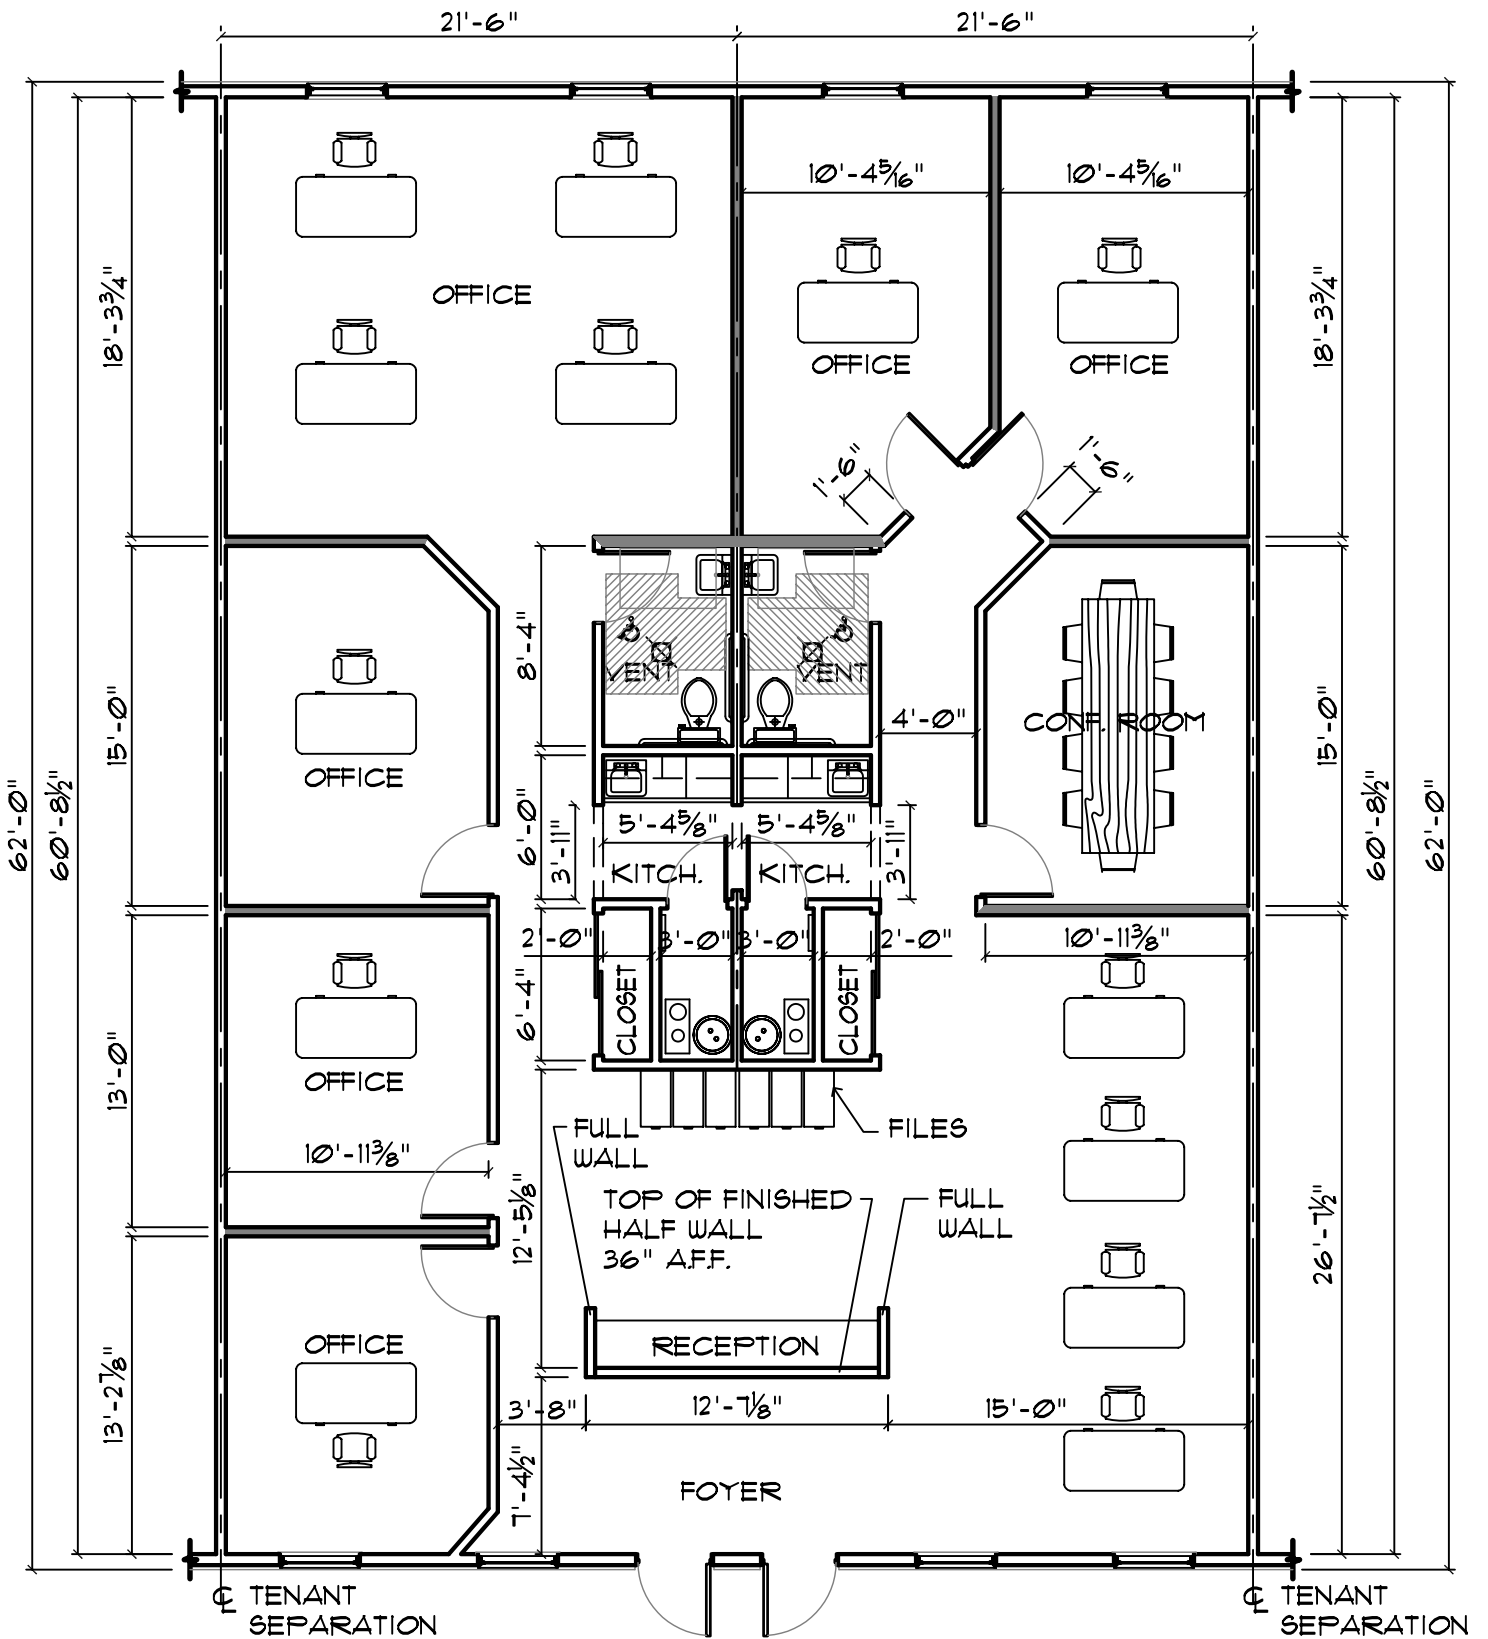

DOUBLE SUITE - 2 D L

SCALE 1/8" = 1'-0"

* DIMENSIONS SHOWN ARE APPROXIMATE FINISHED DIMENSIONS

Copyright © 2001 North Forest Development, LLC.

The United States Copyright Act Protects Architectural Drawings And Plans From Unauthorized Copying Or Use. These Plans Are The Exclusive Design Of North Forest Development, LLC. Any Use Or Reproduction Of These Plans Is Strictly Prohibited.

DOUBLE SUITE - 2 D R

SCALE 1/8" = 1'-0"

* DIMENSIONS SHOWN ARE APPROXIMATE FINISHED DIMENSIONS

Copyright © 2001 North Forest Development, LLC.

The United States Copyright Act Protects Architectural Drawings And Plans From Unauthorized Copying Or Use. These Plans Are The Exclusive Design Of North Forest Development, LLC. Any Use Or Reproduction Of These Plans Is Strictly Prohibited.