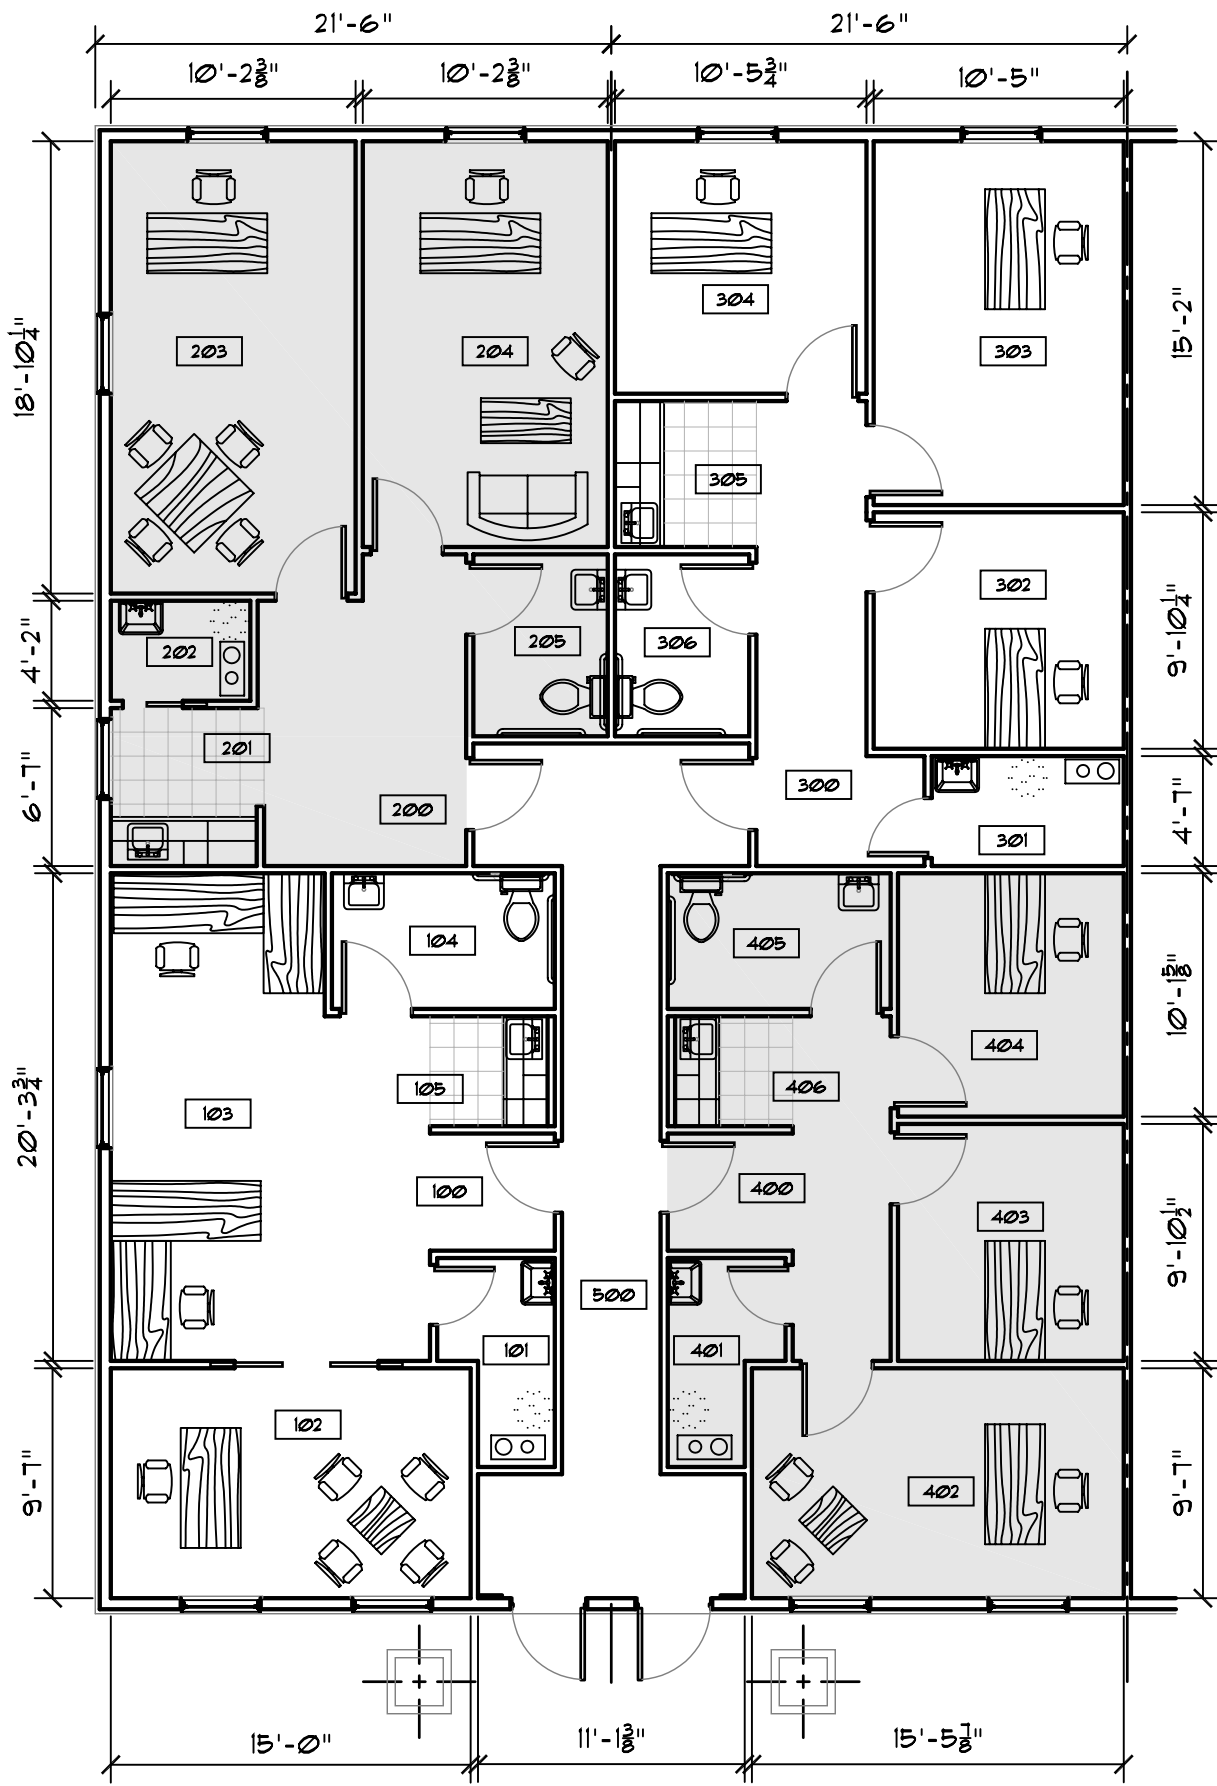

HALF SUITES - 4 A

SCALE 1/8" = 1'-0"

* DIMENSIONS SHOWN ARE APPROXIMATE FINISHED DIMENSIONS

HALF SUITES - 4 A

SCALE 1/8" = 1'-0"

* DIMENSIONS SHOWN ARE APPROXIMATE FINISHED DIMENSIONS